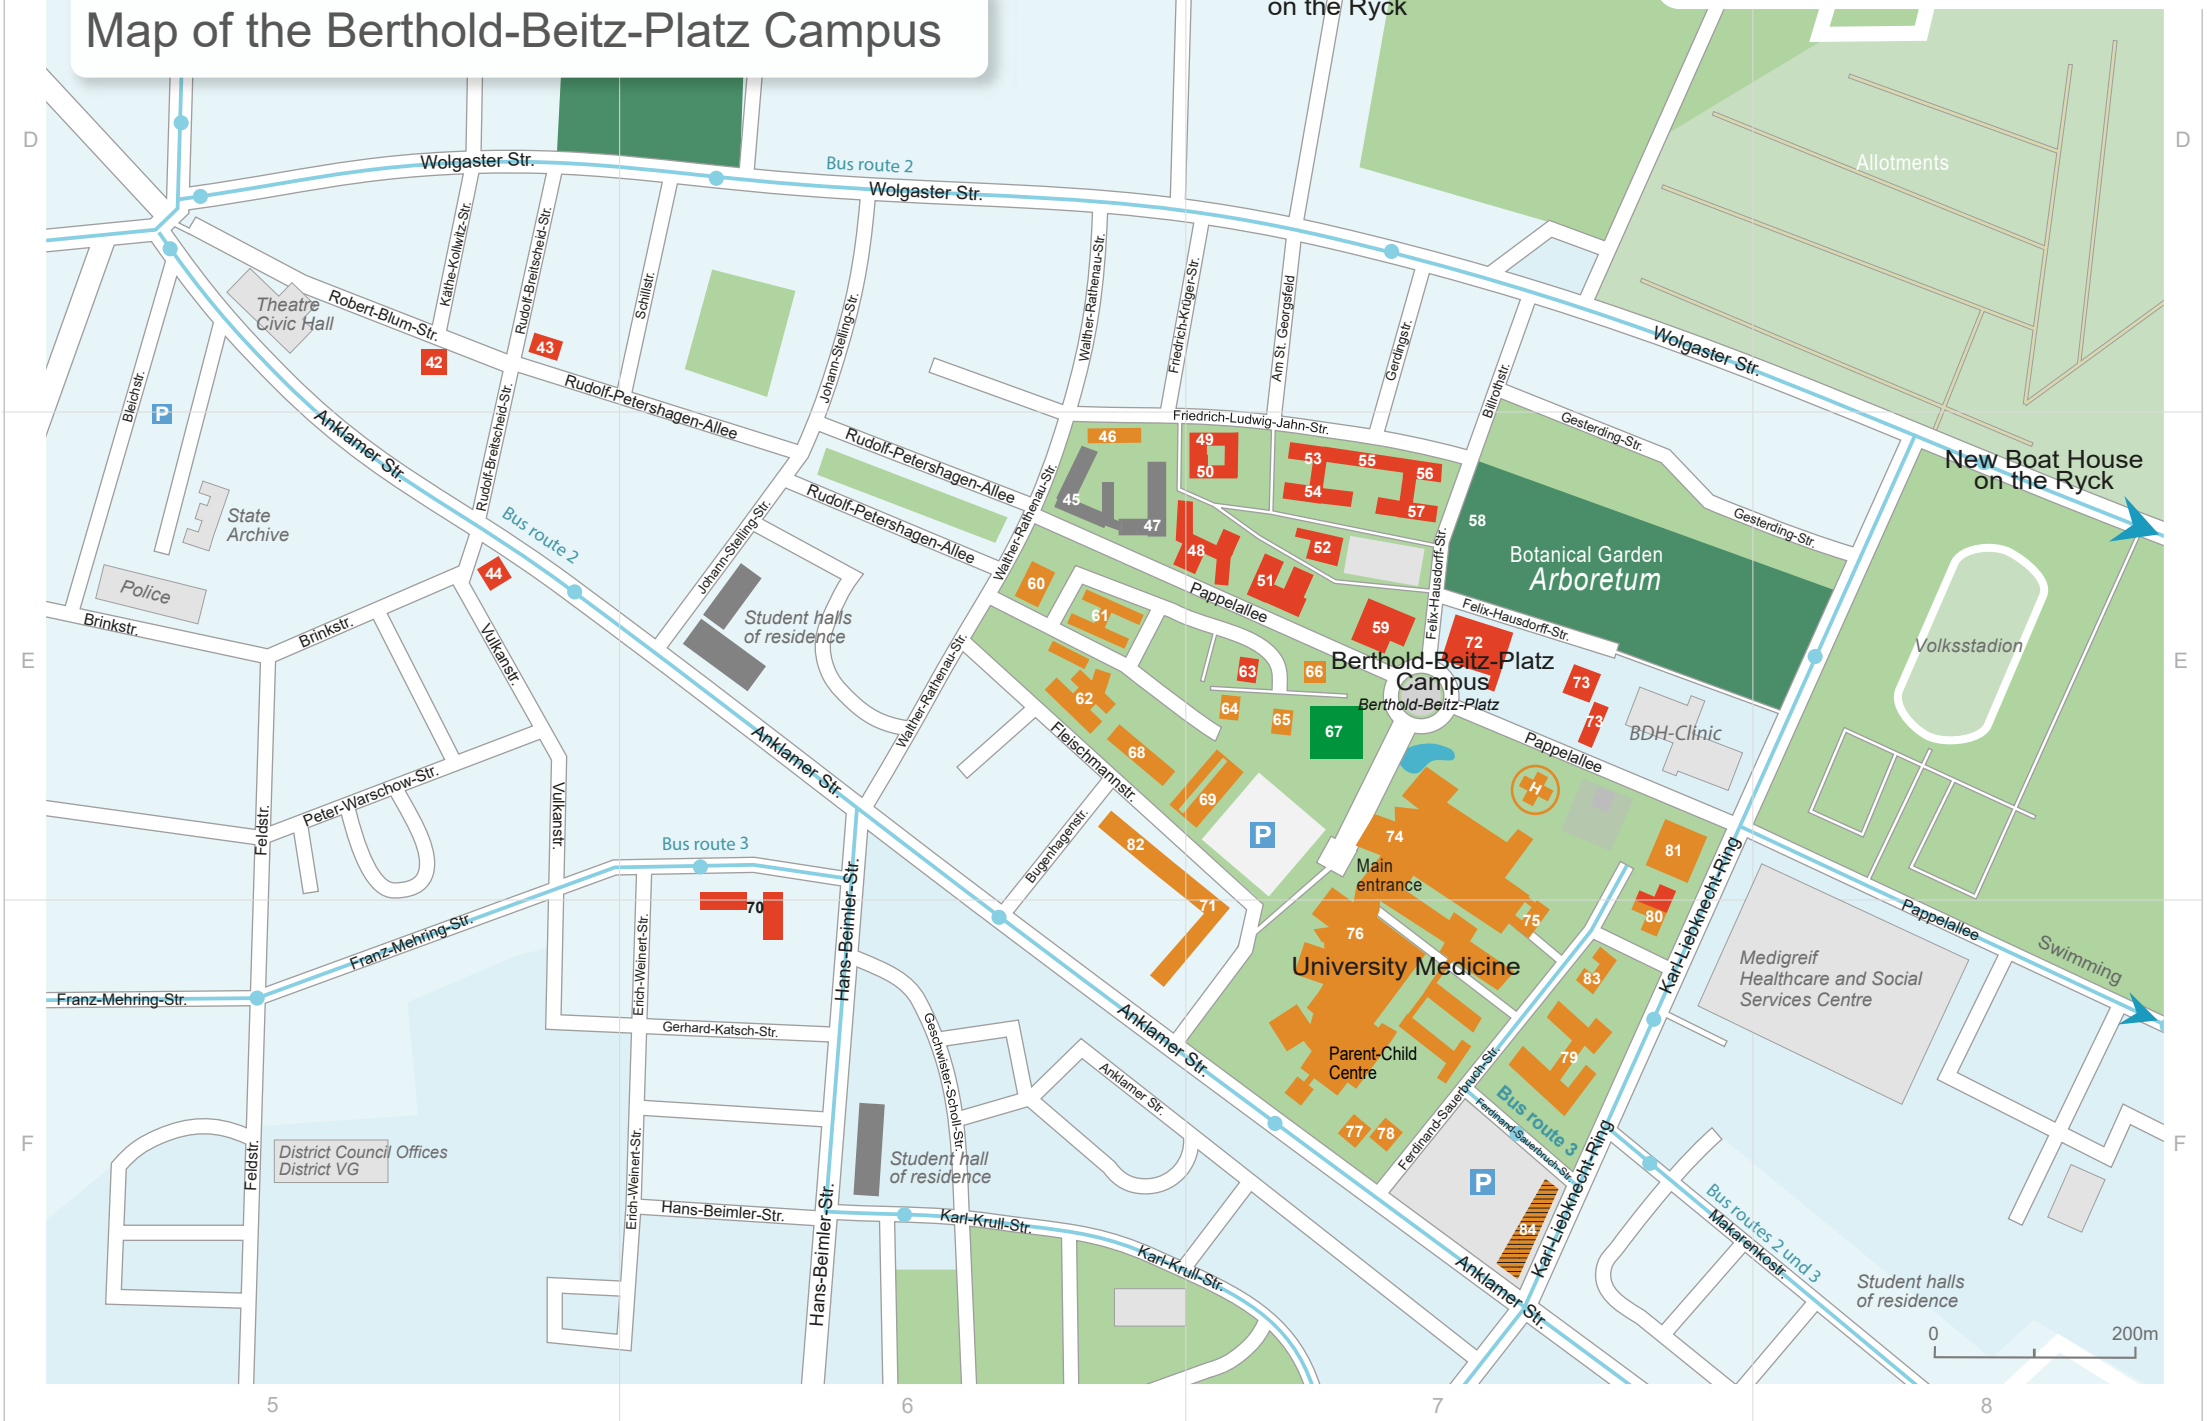

# Map of the Berthold-Beitz-Platz Campus

Boat House on the Ryck

New Boat House on the Ryck

0 200m