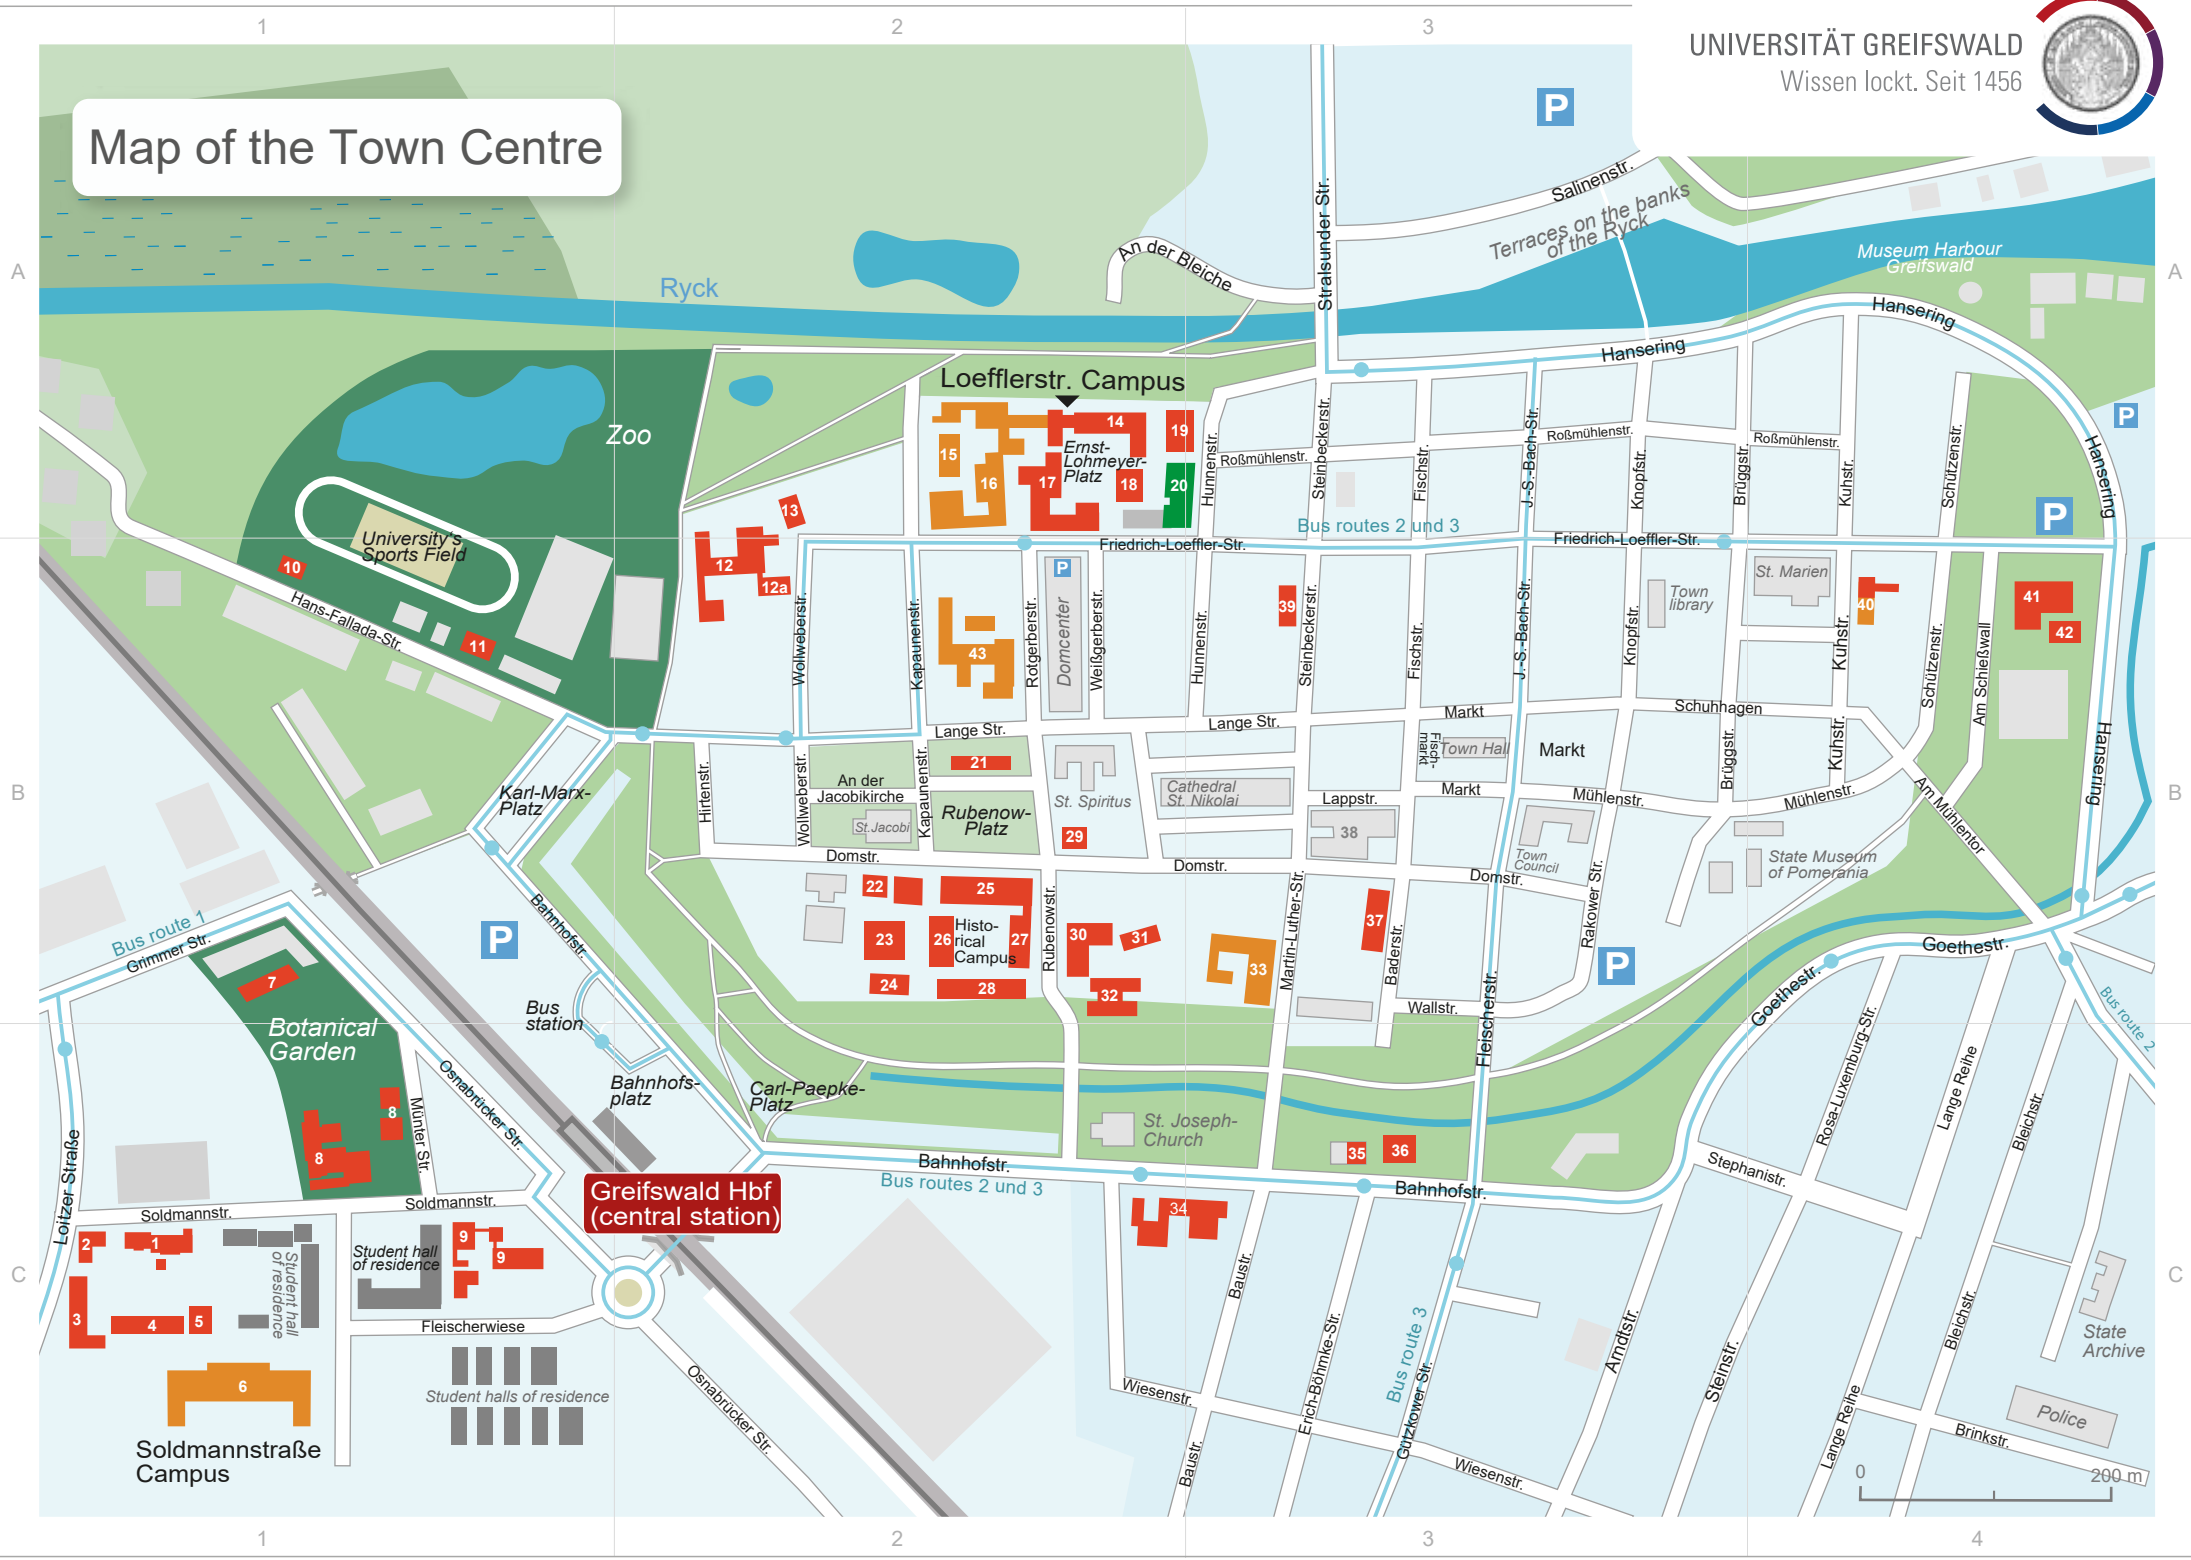

Map of the Town Centre

Greifswald Hbf (central station)

0 200 m

- 1** Institute of Botany and Landscape Ecology
- 2** Zoological Institute, laboratories
- 3** Zoological Institute and Museum, lecture hall
- 4** Zoology, botany, Neues Gartenhaus
- 5** Zoology, taxidermy
- 6** University Medicine:
Psychiatric day clinic with outpatient clinic, hospice
Community Medicine, History of Medicine,
Medical Records Archive
- 7** Botany, laboratories
- 8** Greenhouses, entrance to the Botanical Garden
- 9** Zoology / Botany, Bird Observatory, lecture hall
- 10** University Sport, sports field, sports hall
- 11** Sports hall, Hans-Fallada-Straße 1
- 12** University administration:
Planning and Construction Department, Facility Management,
Department, Controlling, Audio Visual Services, Central Services,
Health and Safety Officer, Research Support Centre,
RTK (computer lab), RTS (collection of computer technology)
University Medicine:
Day clinic for pain management
- 12a** Centre for Psychological Psychotherapy (ZPP)
- 13** Students' Union (AStA), Radio 98.1
- 14** Dean's Office of the Faculty of Arts and Humanities,
Department of Baltic Studies, Department of Slavonic
Studies, Department of Finnish and Scandinavian,
Studies, Department of British and North American,
Studies, Language Centre, Department of Educational
Science, German as a Foreign Language,
Department of Politics and Communication Science
- 15** Institute of Pathology
- 16** Institute of Anatomy and Cell Biology
- 17** Department of Law,
Dean's Office of the Faculty of Law and Economics
- 18** Lecture hall building "Neues Audimax"
- 19** Departmental Library
- 20** Mensa (cafeteria) and café
- 21** Faculty of Theology
- 22** International Office
- 23** Department of History
- 24** e-Administration Office, Staff Council offices
- 25** University Main Building
Rectorate, Registrar, University Communications, Kustodie (University,
Collections), Legal Services / Electoral Office / Scholarships,
Gender Equality, Professorial Appointments, Graduate Academy, Aula,
Conference Room, Konzilsaal
- 26** Former Institute of Physics (currently closed)
Observatory (offers guided tours)
- 27** Lecture hall building "Altes Audimax",
Karzer (Historical Detention Cell)
- 28** University administration
Academic Counselling and Course Enquiries, Students' Registration Office,
Postal Service, Caspar David Friedrich Institute, lecture hall annex,
Central Examination Office, Budget Department, External Funding Department
- 29** Corporate Management Division,
International Office
- 30** Old University Library
- 31** Human Resources Department
- 32** Department of German Philology,
Interdisciplinary Centre for Gender Studies (IZfG),
Pomeranian Dictionary
- 33** Institute of Pathophysiology
- 34** Caspar David Friedrich Institute (CDFI),
Sacred Music / Musicology, Interdisciplinary Centre for
Baltic Sea Region Research (IFZO)
- 35** Wolfgang Koeppen Archive
- 36** International Guest House "Felix Hausdorff",
Familienwohnung (Family Apartment)
- 37** Department of Philosophy,
University Archive,
Office of Quality Assurance (IQS)
- 38** Alfried Krupp Wissenschaftskolleg (Institute for
Advanced Studies)
- 39** Primary Education
- 40** Institute for Forensic Medicine,
Caspar David Friedrich Institute (CDFI)
(Wood and Metal Workshop)
- 41** Department of Economics and Business Studies
- 42** Library Archive *Am Schießwall*
- 43** Centre for Dentistry, Oral and Maxillofacial Medicine
Teaching and research